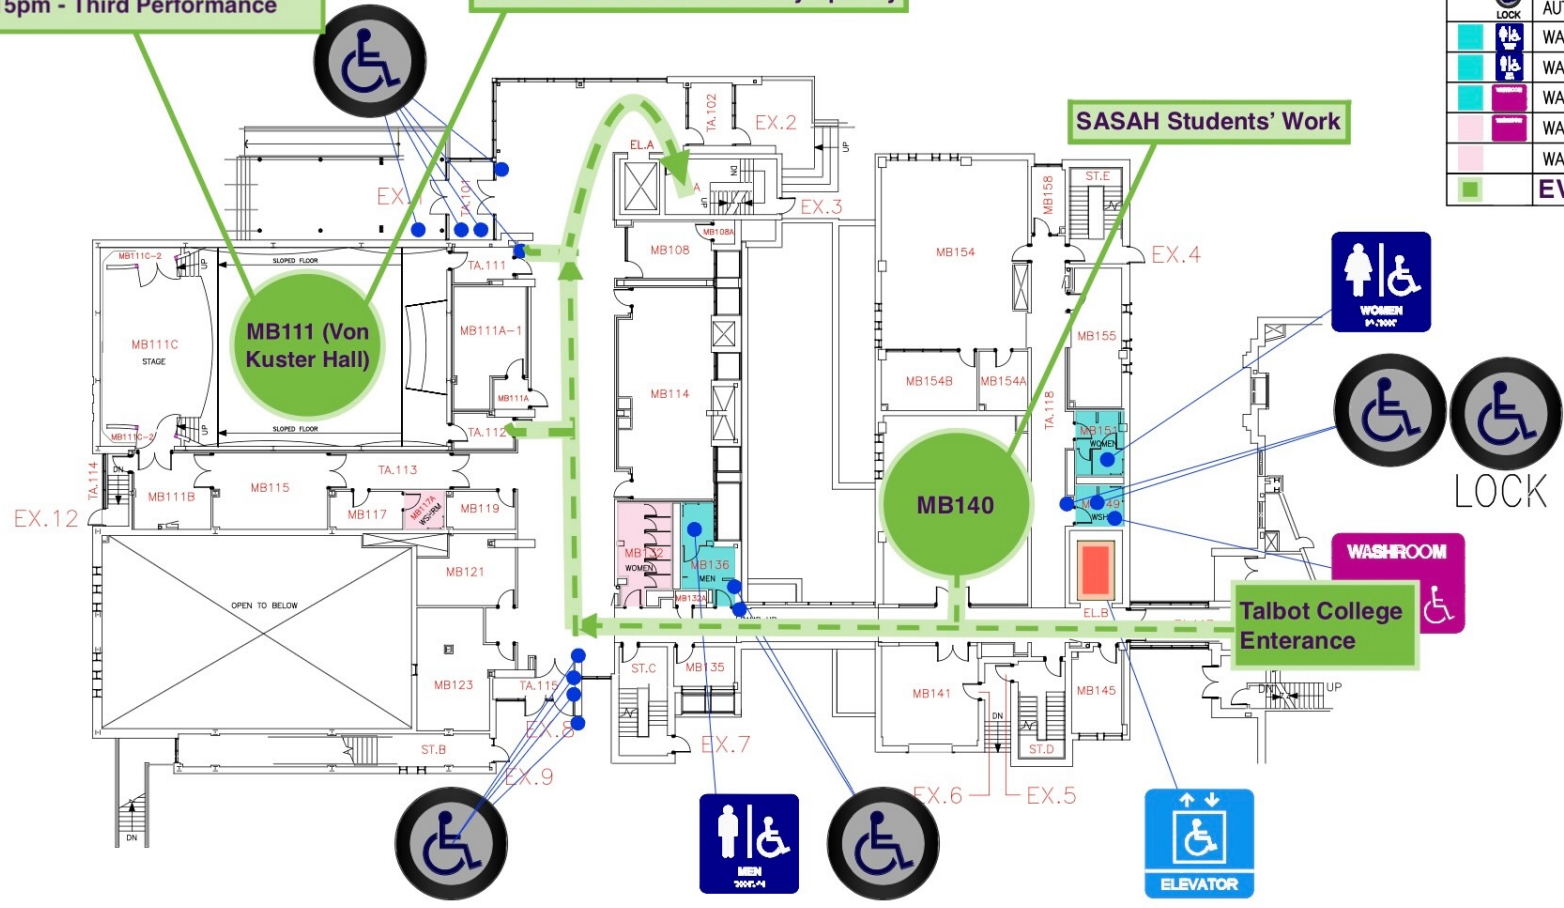

LEVEL 02 (FIRST FLOOR) TALBOT COLLEGE

LEGEND

SYMBOL	DESCRIPTIONS
	ELEVATOR
	DOOR BARRIER FREE - AUTOMATIC BUTTON
	WASHROOM BARRIER FREE - WOMEN
	WASHROOM BARRIER FREE - MEN
	WASHROOM BARRIER FREE - ALL GENDER
	WASHROOM NON-ACCESSIBLE - ALL GENDER
	WASHROOM NON-ACCESSIBLE
	EVENTS!!!

LEGEND

SYMBOL	DESCRIPTIONS
	ELEVATOR
	DOOR BARRIER FREE - AUTOMATIC BUTTON
	DOOR LOCK - 'OCCUPIED' INDICATOR AUTOMATIC BUTTON
	WASHROOM BARRIER FREE - WOMEN
	WASHROOM BARRIER FREE - MEN
	WASHROOM BARRIER FREE - UNIVERSAL
	WASHROOM NON-ACCESSIBLE - UNIVERSAL
	WASHROOM NON-ACCESSIBLE
	EVENTS!!!

LEVEL 02 FIRST FLOOR MUSIC BUILDING